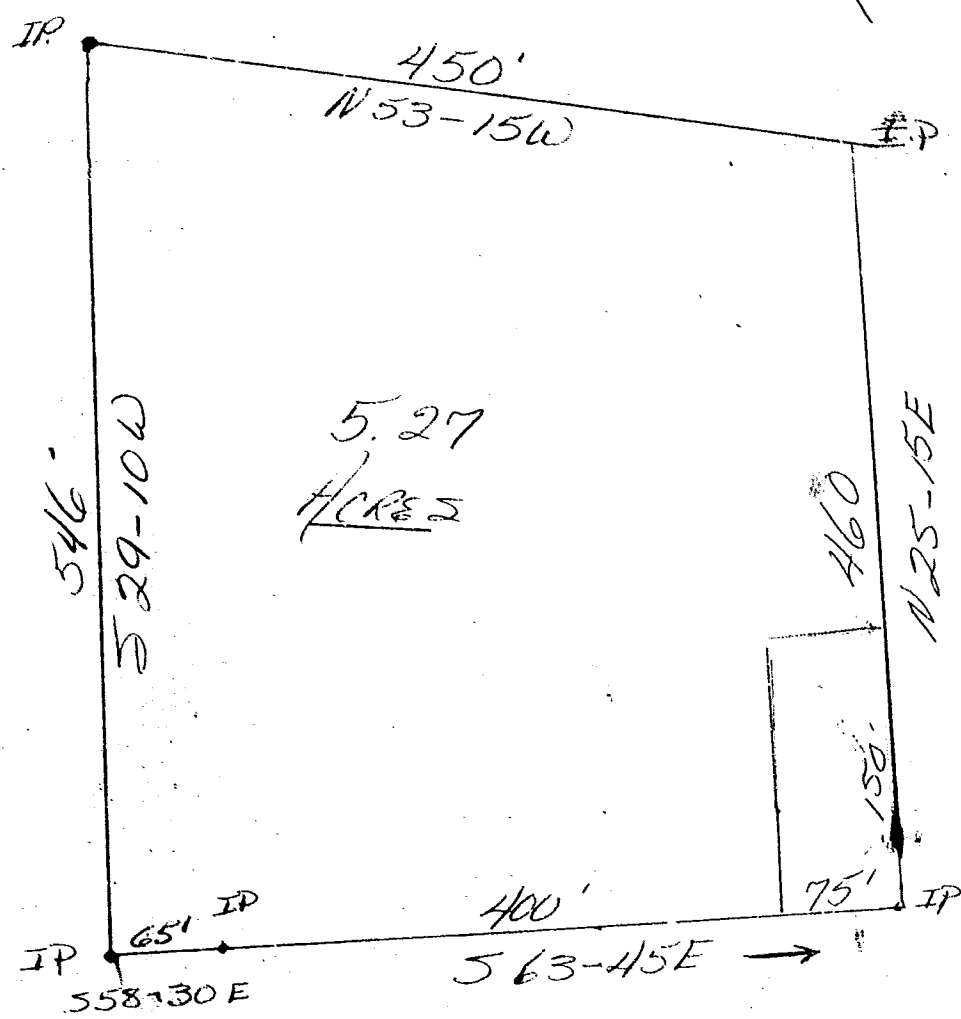

PLAT
GREENVILLE CO. S.C.

NOV 15 3 16 PM 1965

OFFICE OF THE
REGISTER

PROPERTY OF
K. E. PRESSLEY

11801

1.00

888 - 331

Surveyed MAR 20, 1937
by C. W. HORTON